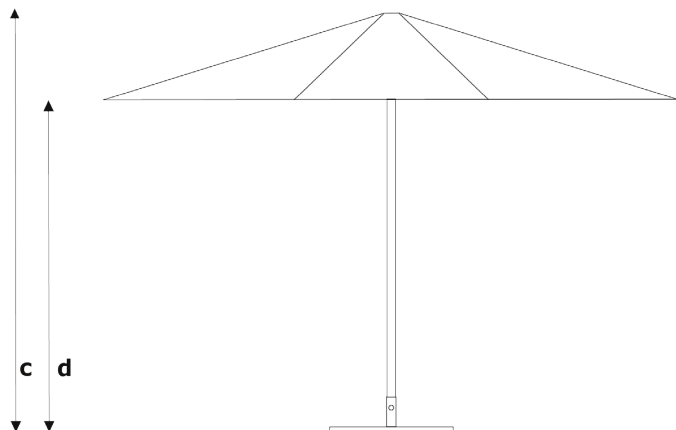

Standard Frames

Aluminium

Dimensions

3m Square

4m Square

5m Octagonal

Measured from point to point. All measurements are rounded and are subject to change. Wind damage is not covered by the warranty.

Closed Parasol

a. Height (cm)	401	418	419
b. Closed Canopy Clearance (cm)	189	133	170

Open Parasol

c. Height (cm)	285	308	308
d. Canopy edge height (cm)	231	232	232
Parasol mast diameter (mm)	94	94	94
Canopy Shade Area	9m ²	16m ²	17.6m ²

Packaging Dimensions

Dimensions of Cardboard packaging (cm)	420 x 46 x 46	460 x 46 x 46	460 x 46 x 46
Weight (Boxed Umbrella)(kg)	100	100	110

Wind Rating Guide

Installed Wind Rating	100	90	90
-----------------------	-----	----	----