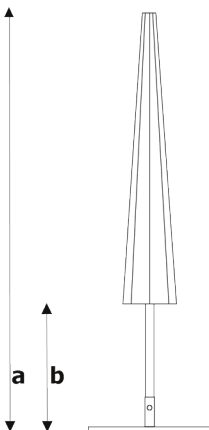

Standard Frames

Aluminium

Dimensions

3m Square

4m Square

5m Octagonal

Measured from point to point. All measurements are rounded and are subject to change. Wind damage is not covered by the warranty.

Closed Parasol

a. Height (cm)	401	418	419
b. Closed Canopy Clearance (cm)	189	133	170

Open Parasol

c. Height (cm)	285	308	308
d. Canopy edge height (cm)	231	232	232
Parasol mast diameter (mm)	94	94	94
Canopy Shade Area	9m ²	16m ²	17.6m ²

Packaging Dimensions

Dimensions of Cardboard packaging (cm)	420 x 46 x 46	460 x 46 x 46	460 x 46 x 46
Weight (Boxed Umbrella)(kg)	100	100	110

Wind Rating Guide

Installed Wind Rating	100	90	90
-----------------------	-----	----	----

5m Square

3.5m x 2.3m

4m x 3m

Offset 3.5m x 2.5m

446

92

432

176