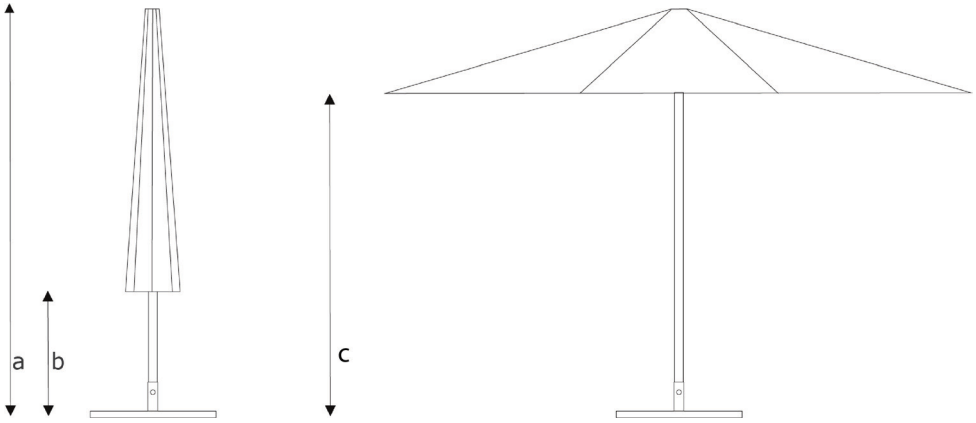

Rope and pin system