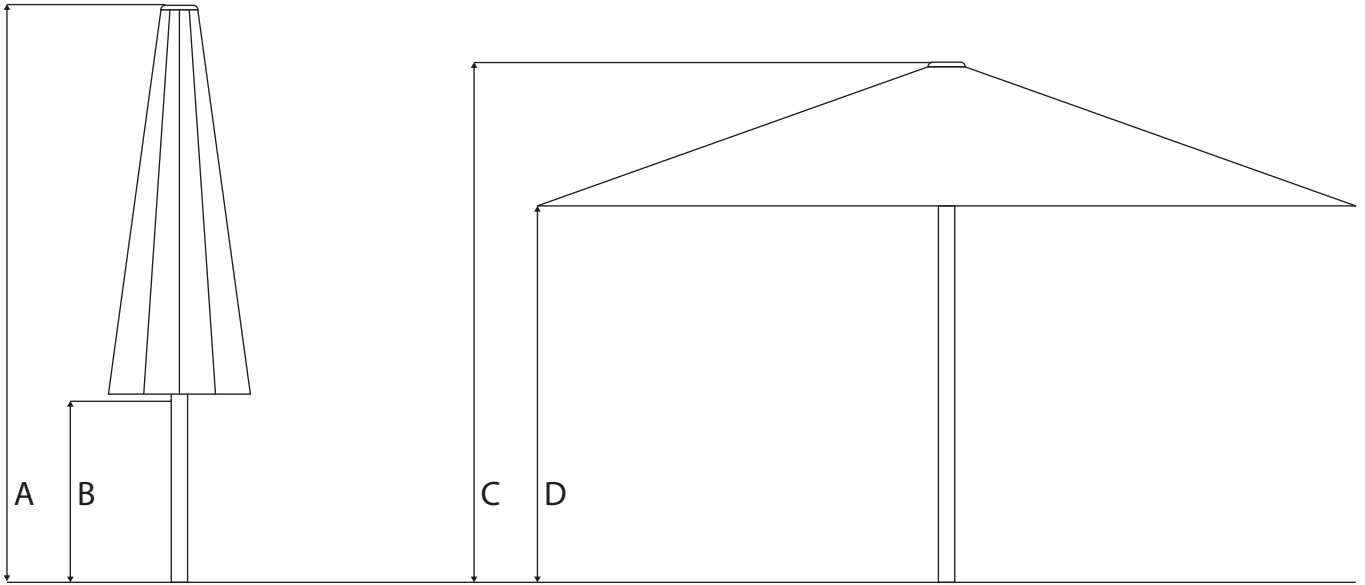

InstaShade
PARASOLS

Nova HD
Heat & Light

				
Frame Specifications	3m sq	4m sq	3m x 4m	5m sq
Post (outside diameter x thickness x length) (mm)	94 x 4 x 2712	94 x 4 x 2912	94 x 4 x 2950	94 x 4 x 3032
Long arms (mm)	25 x 50 x 2.2	25 x 50 x 2.2	25 x 50 x 2.2	25 x 50 x 2.2

Dimensions of closed umbrella

Height (mm) (a)	4090	4290	4425	4540
Closed canopy clearance (mm) (b)	2160	1460	1917	1000

Dimensions of open umbrella

Height (mm) (c)	2930	3130	3130	3250
Canopy edge height (mm) (d)	2420	2490	2420	2340