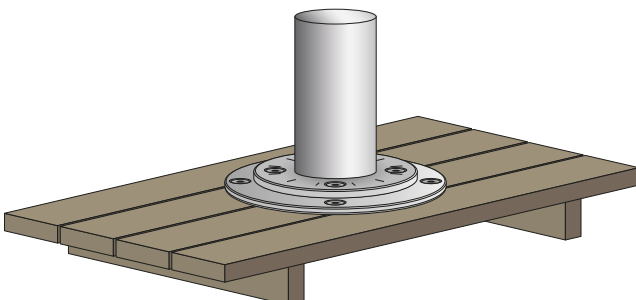

LED Specification

- Integrated LED light kit built into mast
- Operate via remote control app
- Colour change function
- Low Voltage
- 10m Cable included
- Ready to use
- Timer function on app available
- Can be combined with our heating to offer a fully integrated solution

Base and Installation Options

Spigot

In Ground Fitting
To be concreted into ground

Base Plate 400m ø
To bolt to concrete patio or wooden deck

Base Plate

Spigot

Decking Installation

Electrical Cover