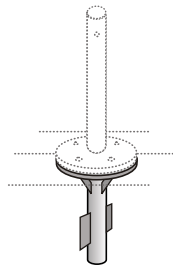

InstaShade
PARASOLS

Nova HD
Heat & Light

				
Frame Specifications	3m sq	4m sq	3m x 4m	5m sq
Post (outside diameter x thickness x length) (mm)	94 x 4 x 2712	94 x 4 x 2912	94 x 4 x 2950	94 x 4 x 3032
Long arms (mm)	25 x 50 x 2.2	25 x 50 x 2.2	25 x 50 x 2.2	25 x 50 x 2.2

Dimensions of closed umbrella

Height (mm) (a)	4090	4290	4425	4540
Closed canopy clearance (mm) (b)	2160	1460	1917	1000

Dimensions of open umbrella

Height (mm) (c)	2930	3130	3130	3250
Canopy edge height (mm) (d)	2420	2490	2420	2340

Weight

Umbrella (unboxed) (kg)	69.00	78.00	74.00	92.00
-------------------------	-------	-------	-------	-------

Packaging Dimensions

Total Length (inc post) (mm)	4180 x 460 x 460	4350 x 460 x 460	4350 x 460 x 460	4600 x 460 x 460
Weight (boxed umbrella) (kg)	80.00	92.00	86.00	110.00

Base and Installation Options

Spigot

In Ground Fitting
To be concreted into ground

Base Plate 400m ø
To bolt to concrete patio or wooden deck

Base Plate

Spigot

Decking Installation

Electrical Cover