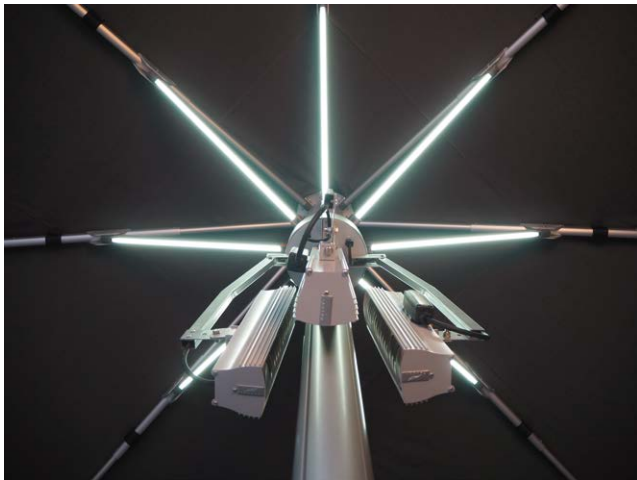

InstaShade
PARASOLS

Nova HD
Heat & Light

				
Frame Specifications	3m sq	4m sq	3m x 4m	5m sq
Post (outside diameter x thickness x length) (mm)	94 x 4 x 2712	94 x 4 x 2912	94 x 4 x 2950	94 x 4 x 3032
Long arms (mm)	25 x 50 x 2.2	25 x 50 x 2.2	25 x 50 x 2.2	25 x 50 x 2.2

Heater Specification

- 1kw as standard
- UK Made in anodised silver
- Remote control included
- Timer switch option available
- Cost effective infrared heating
- Comes on fold down arms as standard
- Fully integrated, with no visible cables
- 3kw and 6.5kw receivers available depending on quantity of heaters

LED Specification

- Integrated LED light kit built into mast
- Operate via remote control app
- Colour change function
- Low Voltage
- 10m Cable included
- Ready to use
- Timer function on app available
- Can be combined with our heating to offer a fully integrated solution

Base and Installation Options

Spigot

In Ground Fitting
To be concreted into ground

Base Plate 400m ø
To bolt to concrete patio or wooden deck

Base Plate

Spigot

Decking Installation

Electrical Cover