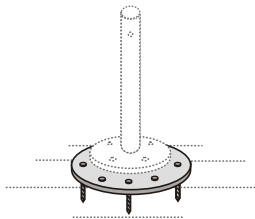

InstaShade
PARASOLS

Nova HD
Heat & Light

				
Frame Specifications	3m sq	4m sq	3m x 4m	5m sq
Post (outside diameter x thickness x length) (mm)	94 x 4 x 2712	94 x 4 x 2912	94 x 4 x 2950	94 x 4 x 3032
Long arms (mm)	25 x 50 x 2.2	25 x 50 x 2.2	25 x 50 x 2.2	25 x 50 x 2.2

LED Specification

- Integrated LED light kit built into mast
- Operate via remote control app
- Colour change function
- Low Voltage
- 10m Cable included
- Ready to use
- Timer function on app available
- Can be combined with our heating to offer a fully integrated solution

Base and Installation Options

Spigot

In Ground Fitting
To be concreted into ground

Base Plate 400m ø
To bolt to concrete patio or wooden deck

Base Plate

Spigot

Decking Installation

Electrical Cover