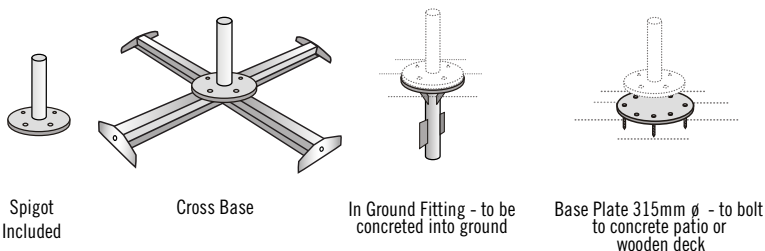

Easy tilt adjustment

Marine grade aluminium struts

Packaging dimensions

Dimensions of cardboard packaging (cm)	27x47x290	27x47x290
Weight of umbrella when packaged in carton with spigot (kg)	39	39

Base and Installation Options

Spigot Included

Cross Base

In Ground Fitting - to be concreted into ground

Base Plate 315mm ϕ - to bolt to concrete patio or wooden deck

Easy winding handle

Easy rotational locking handle