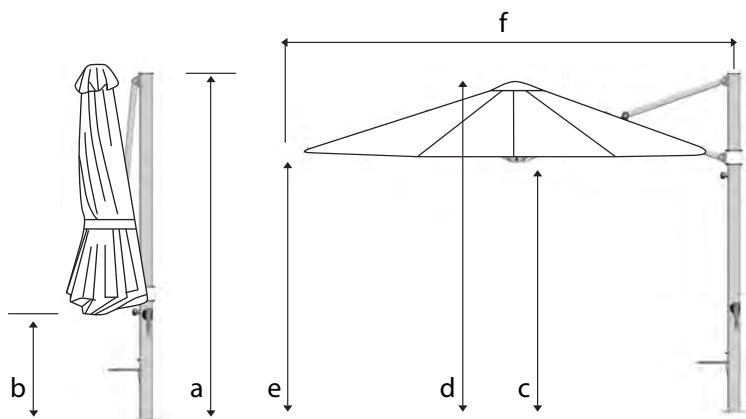

The Aurora

Lightweight and easy to use cantilever umbrella with a 360° rotation feature.

Dimensions

*all measurements are rounded and are subject to change.

Dimensions of closed umbrella

a: Mast height (cm)	282	282
b: Distance from arms to ground (cm)	100	76
Weight of umbrella when folded (kg)	27	27

Dimensions of open umbrella

c: Height to canopy hub (cm)	200	210
d: Total height to top of canopy (cm)	264	274
e: Height to edge of canopy (cm)	210	215
f: Distance from outside edge of mast to outside edge of canopy (cm)	360	310
Width of canopy (cm)	350	280

Canopies are made of water repellant and UV-resistant 100% Solution Dyed Olefin Canvas (three year warranty against fading) and come in a variety of stylish colours.

*Fabric colours may vary slightly from printed swatches shown above.